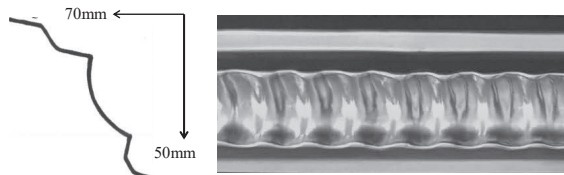

Ribbed Cornice
85mm x 1800mm
Ceiling Projection 70mm Wall Depth 50mm