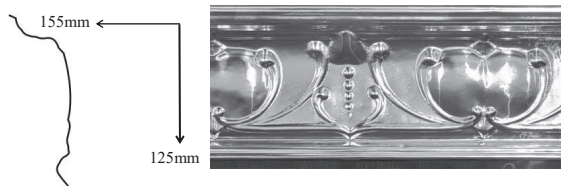

Lambton Cornice Double Reel & Bead
110mm x 1800mm L
Ceiling Projection 80mm Wall Depth 80mm

Plain Cornice
100mm x 1800mm
Ceiling Projection 90mm Wall Depth 90mm

Large Plain Edwardian
180mm x 1800mm
Ceiling Projection 140mm Wall Depth 120mm

Poppy Cornice
390mm x 1800mm L
Ceiling Projection 300mm Wall Depth 280mm

Metal Cornice

Quays Cornice
180mm x 1800mm
Ceiling Projection 155mm Wall Depth 125mm

Rose Cornice
140mm x 1800mm
Ceiling Projection 90mm Wall Depth 120mm