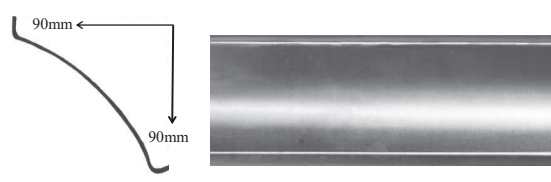

Holland Cornice
135mm x 1800mm L
Ceiling Projection 110mm Wall Depth 75mm

Monterey Cornice
300mm x 1800mm L
Ceiling Projection 210mm Wall Depth 270mm

Kings Cornice
240mm x 1800mm L
Ceiling Projection 155mm Wall Depth 230mm

Onkaparinga Cornice
180mm x 1800mm L
Ceiling Projection 120mm Wall Depth 130mm

Lambton Cornice Single Reel & Bead
110mm x 1800mm L
Ceiling Projection 80mm Wall Depth 80mm

Pacific Cornice
150mm x 1800mm
Ceiling Projection 130mm Wall Depth 110mm

Lambton Cornice Double Reel & Bead
110mm x 1800mm L
Ceiling Projection 80mm Wall Depth 80mm

Plain Cornice
100mm x 1800mm
Ceiling Projection 90mm Wall Depth 90mm

Large Plain Edwardian
180mm x 1800mm
Ceiling Projection 140mm Wall Depth 120mm