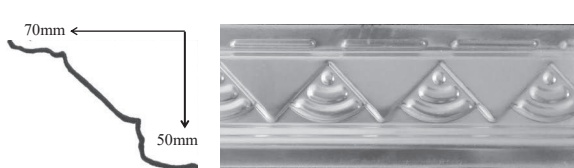

Baird
300mm x 1000mm L
Ceiling Projection 220mm Wall Depth 200mm

Custom Edwardian Cornice
135mm x 1800mm L
Ceiling Projection 105mm Wall Depth 85mm

Bean Pod
185mm x 1800mm L
Ceiling Projection 150mm Wall Depth 100mm

Egg and Dart
100mm x 1800mm L
Ceiling Projection 90mm Wall Depth 70mm

Brick Cornice
130mm x 1500mm L
Ceiling Projection 95mm Wall Depth 95mm

Egg and Dart Large (or Egg & Grape)
185mm x 1800mm L
Ceiling Projection 120mm Wall Depth 120mm

Clarence Cornice
160mm x 1800mm L
Ceiling Projection 130mm Wall Depth 140mm

Ella May
225mm x 1800mm L
Ceiling Projection 225mm Wall Depth 150mm

Commonwealth Cornice
150mm x 1800mm L
Ceiling Projection 110mm Wall Depth 110mm