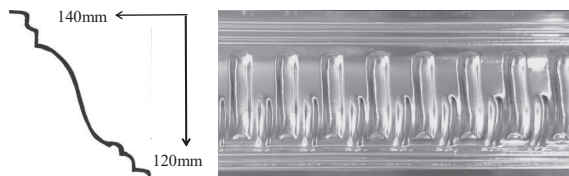

Regent Cornice
170mm x 1800mm
Ceiling Projection 140mm Wall Depth 120mm