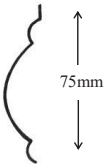

Rope under/over
75mm x 1800mm