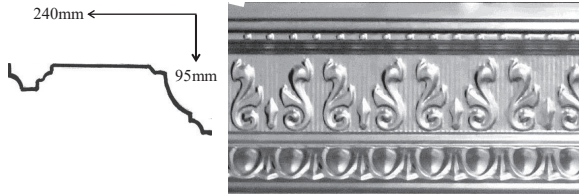

Lambton Cornice Double Reel & Bead
110mm x 1800mm L
Ceiling Projection 80mm Wall Depth 80mm

Plain Cornice
100mm x 1800mm
Ceiling Projection 90mm Wall Depth 90mm

Large Plain Edwardian
180mm x 1800mm
Ceiling Projection 140mm Wall Depth 120mm

Poppy Cornice
390mm x 1800mm L
Ceiling Projection 300mm Wall Depth 280mm

Metal Cornice

Quays Cornice
180mm x 1800mm
Ceiling Projection 155mm Wall Depth 125mm

Rose Cornice
140mm x 1800mm
Ceiling Projection 90mm Wall Depth 120mm