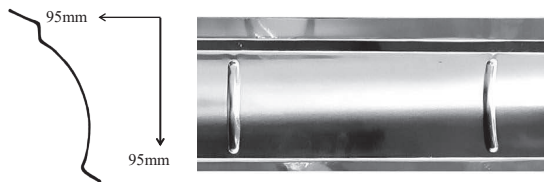

Baird
300mm x 1000mm L
Ceiling Projection 220mm Wall Depth 200mm

Custom Edwardian Cornice
135mm x 1800mm L
Ceiling Projection 105mm Wall Depth 85mm

Bean Pod
185mm x 1800mm L
Ceiling Projection 150mm Wall Depth 100mm

Egg and Dart
100mm x 1800mm L
Ceiling Projection 90mm Wall Depth 70mm

Brick Cornice
130mm x 1500mm L
Ceiling Projection 95mm Wall Depth 95mm

Egg and Dart Large (or Egg & Grape)
185mm x 1800mm L
Ceiling Projection 120mm Wall Depth 120mm