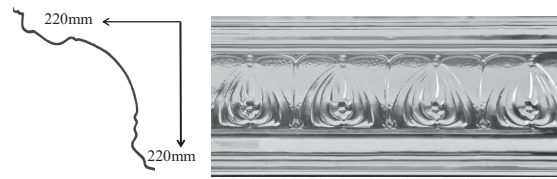

Lotus Cornice
315mm x 1800mm
Ceiling Projection 220mm Wall Depth 220mm